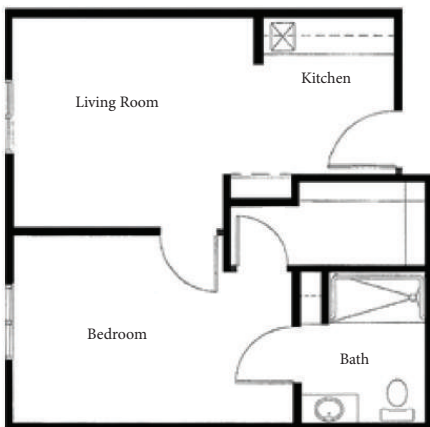

Grand One Bedroom

Grand One Bedroom Floor Plan
525 Total Sq. Ft.